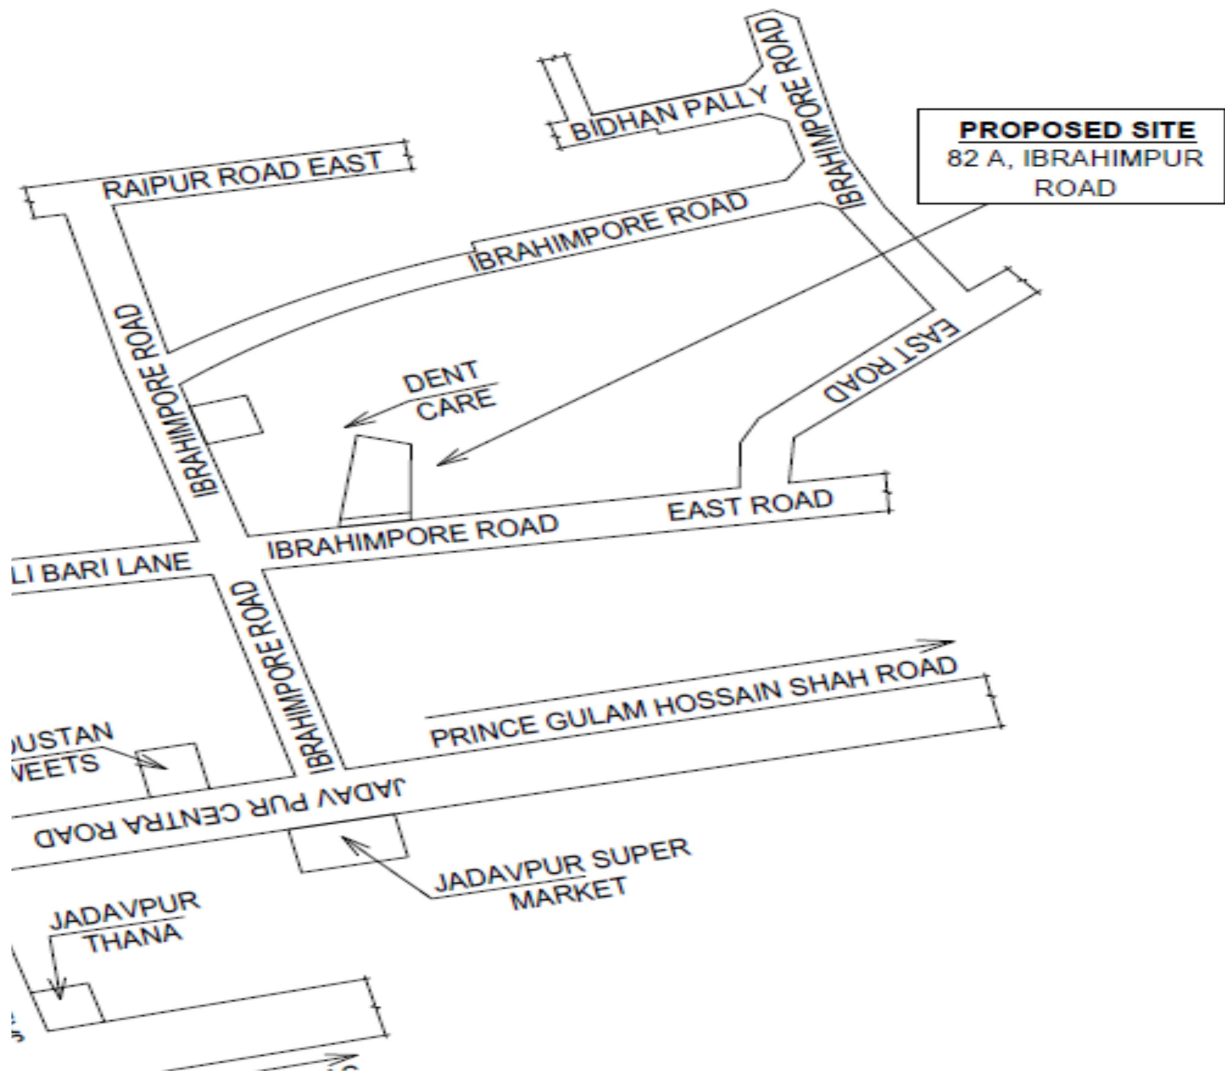

JDS CONSTRUCTION

82A, IBRAHIMPUR ROAD,
JADAVPUR, KOLKATA - 700 032
Mob. : 8240912147, 9433052412

LOCATION MAP - KEY PLAN of "82A, Ibrahimpur Road" at 82A, Ibrahimpur Road, Jadavpur, P.O. - Jadavpur University, P.S. - Jadavpur, Kolkata - 700032, under Ward No. 96 of Borough - X of KMC, WB, INDIA

Latitude: 22.49366763141418; Longitude: 88.36926320254983

JDS CONSTRUCTION

Jayanthi Chandra

Partner